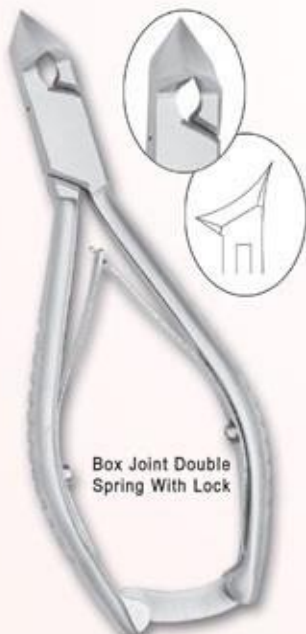

Box Joint Double Spring With Lock

Nail Cutter	
01-240	4½"
01-241	5½"