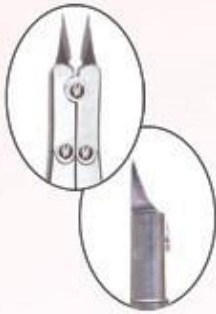

Nail Cutter	
05-160	5"
05-161	5½"
05-162	6"

MLINTRA BEAUTY

AVAILABLE IN STAINLESS STEEL & COBALT INOX

Double Action with Double Spring

Nail Cutter	
05-170	5"

Double Action with Double Spring

Nail Cutter	
05-130	5"
05-131	5½"
05-132	6"