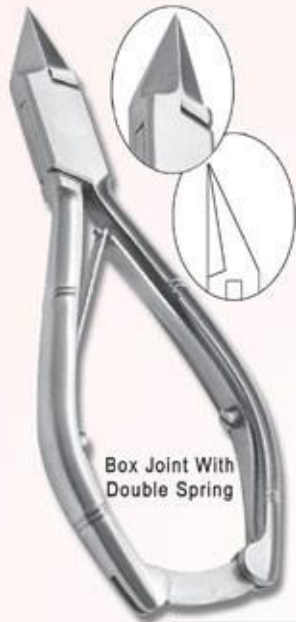

MLINTRA BEAUTY

AVAILABLE IN STAINLESS STEEL & COBALT INOX

Box Joint With Double Spring

Nail Cutter	
04-116	5"
04-117	5½"