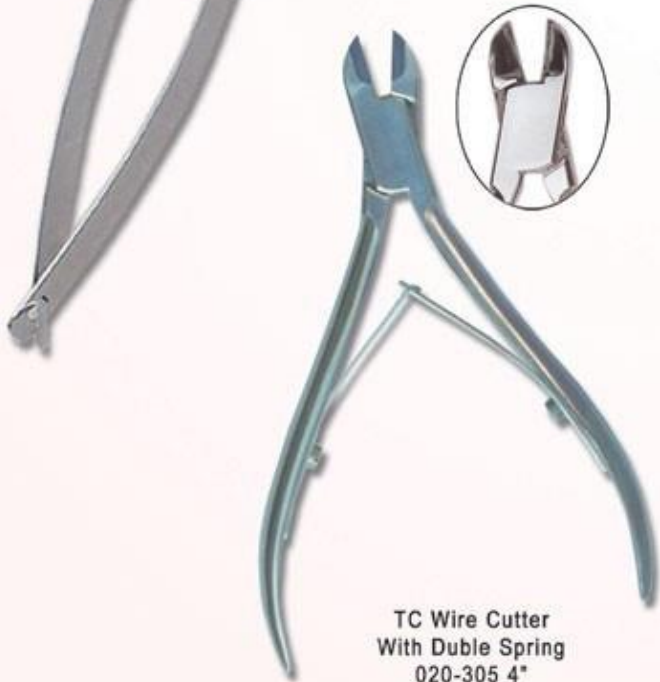

TC Wire Cutter
With Double Spring
020-305 4"