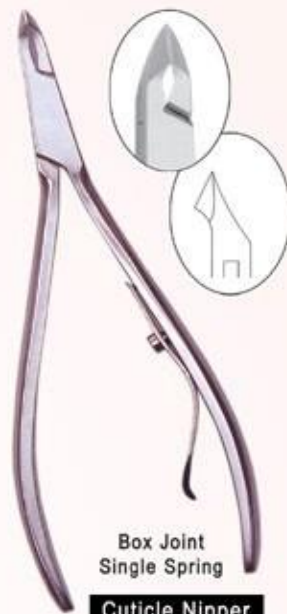

AVAILABLE IN STAINLESS STEEL & COBALT INOX

Box Joint
Single Spring

Cuticle Nipper	
0-565	4
0-566	4¼
0-567	4½
0-568	4¾

Lap Joint Single
Spring

Cuticle Nipper	
0-581	4
0-582	4¼
0-583	4½
0-584	4¾

Box Joint
Single Spring

Cuticle Nipper	
0-573	4
0-574	4¼
0-575	4½
0-576	4¾

Box Joint
Single Spring

Cuticle Nipper	
0-645	4¾

Box Joint
Double Spring
With Lock

Cuticle Nipper	
0-591	4½
0-592	4¾

Box Joint
Double Spring
With Lock

Cuticle Nipper	
0-587	4½
0-588	4¾