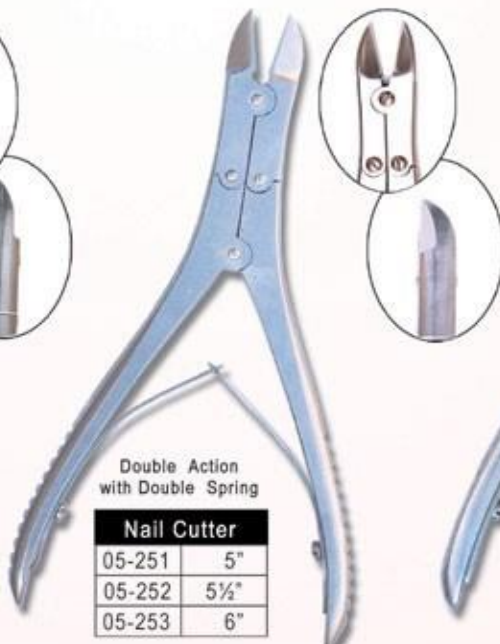

Double Action
with Double Spring

Double Action
with Double Spring

Nail Cutter	
05-251	5"
05-252	5½"
05-253	6"