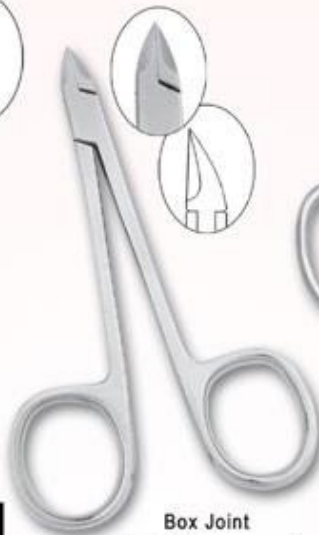

Box Joint
Nipper
0-617 4"