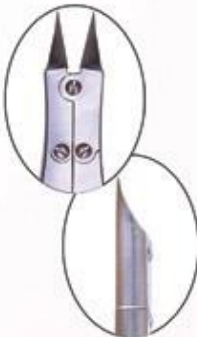

Standard wide

Nail Pulling Forceps	
020-543	5½"

Narrow Jaws

Nail Pulling Forceps	
020-542	5½"

MLINTRA BEAUTY

AVAILABLE IN STAINLESS STEEL & COBALT INOX

Lap Joint
Double Spring

Nail Cutter
01-301 | 13.5 cm