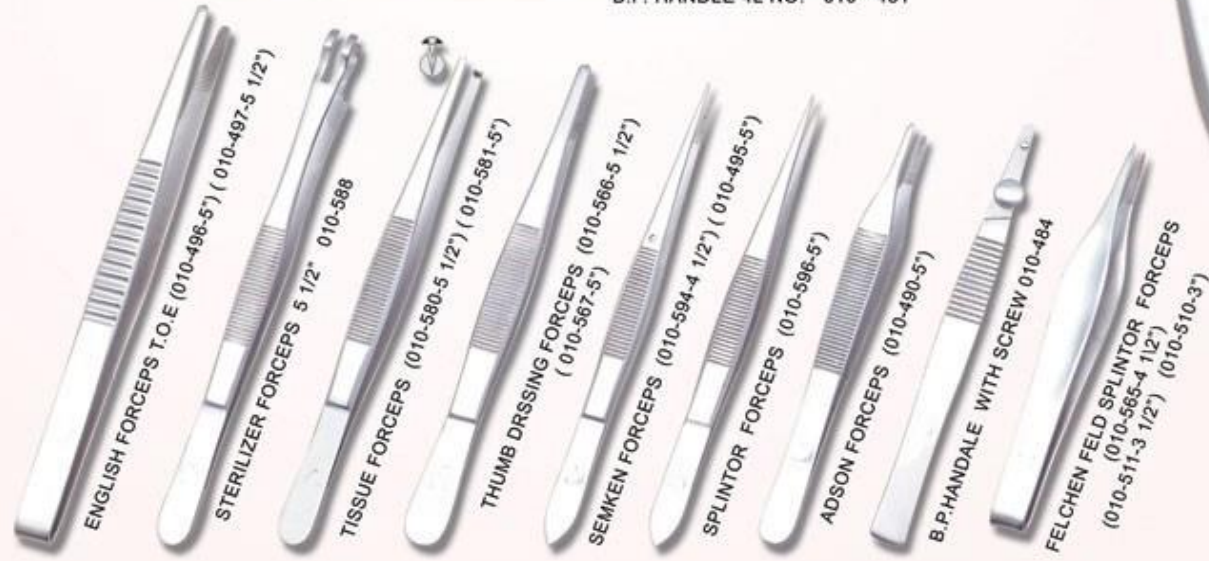

GOUGE 09-765 - 12/1

GOUGE 09-766 - 12/2

GOUGE 09-614

MLINTRA BEAUTY

ASSORTED SCALPEL HAND &
FORCES STAINLESS STEEL

MLINTRA BEAUTY

SCISSOR & ASSORTED INSTRUMENT
STAINLESS STEEL

LISTER BANDAGE SCISSORS 012-1135