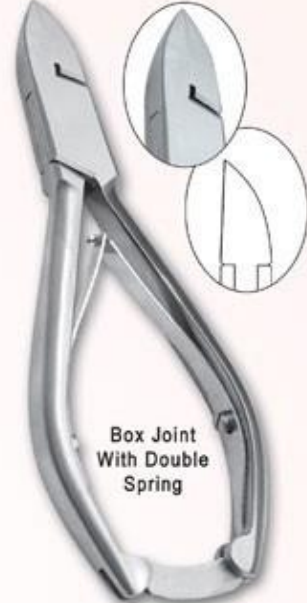

Box Joint
With Double
Spring

Nail Cutter(Str)

01-103	4½"
01-104	5½"