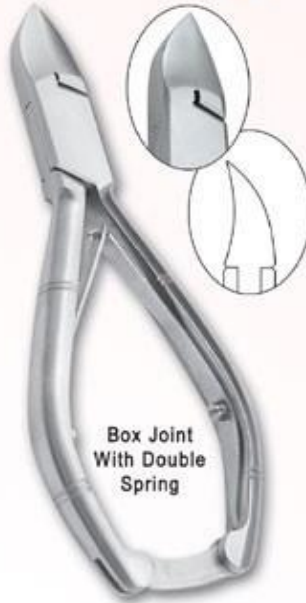

Box Joint
Cuticle Nipper
0-626 4"

Box Joint
Nipper
0-618 4"

MLINTRA BEAUTY

AVAILABLE IN STAINLESS STEEL & COBALT INOX

Box Joint
With Double
Spring

Nail Cutter(Str)

01-119	4½"
01-120	5½"

Box Joint
With Double
Spring