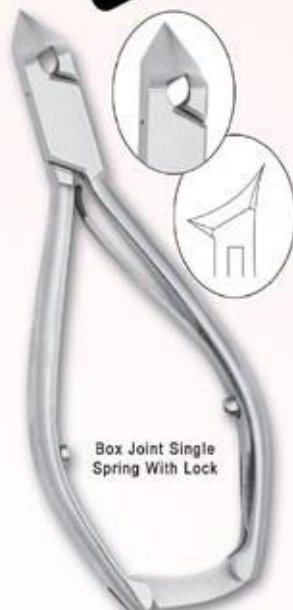

Box Joint Single Spring With Lock

Nail Cutter	
01-238	4½"
01-239	5½"