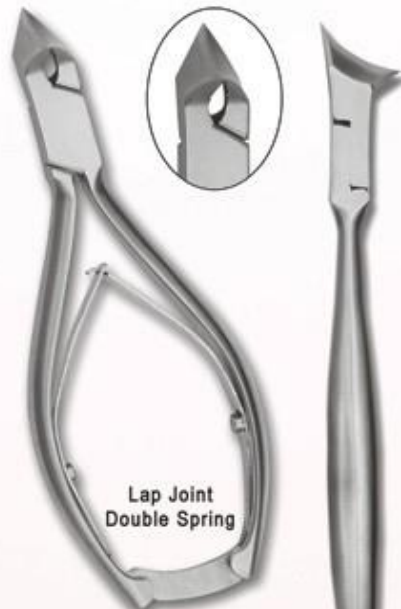

Lap Joint
Double Spring

Nail Cutter
01-320 | 14 cm