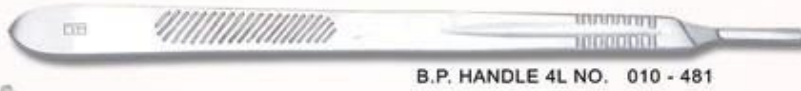

GOUGE 09-765 - 12/1

GOUGE 09-766 - 12/2

GOUGE 09-614

MLINTRA BEAUTY

ASSORTED SCALPEL HAND &
FORCES STAINLESS STEEL

MLINTRA BEAUTY

SCISSOR & ASSORTED INSTRUMENT
STAINLESS STEEL

LISTER BANDAGE SCISSORS 012-1135