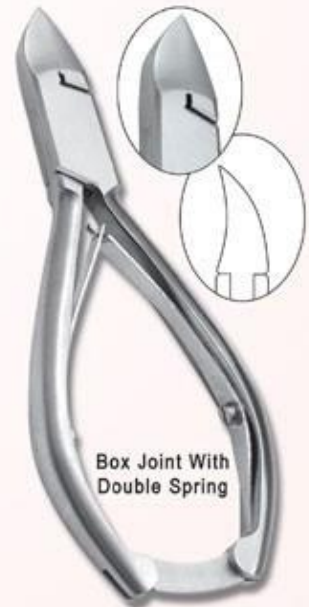

Box Joint With
Double Spring

Nail Cutter(Cvd)

01-105	4½"
01-106	5½"

Box Joint With
Double Spring

Nail Cutter(Str)

01-99	4½"
01-100	5½"

Box Joint With
Double Spring

Nail Cutter(Cvd)