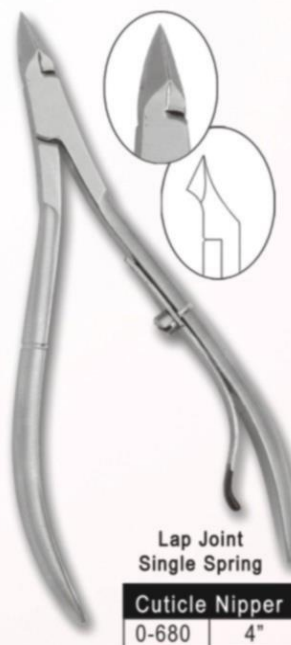

0-569	4"
0-570	4 1/4"
0-571	4 1/2"
0-572	4 3/4"

Cuticle Nipper
0-410

Available in
Diffrent
Colors

Box Joint
Double Spring

Cuticle Nipper

0-563	4"
0-564	4 1/2"

Lap Joint
Single Spring

Cuticle Nipper

0-690	4"
-------	----

Lap Joint
Single Spring

Cuticle Nipper

0-680	4"
-------	----

Box Joint
Single Spring

Cuticle Nipper

0-685	4"
0-686	4 1/4"
0-687	4 1/2"
0-688	4 3/4"

MLINTRA BEAUTY