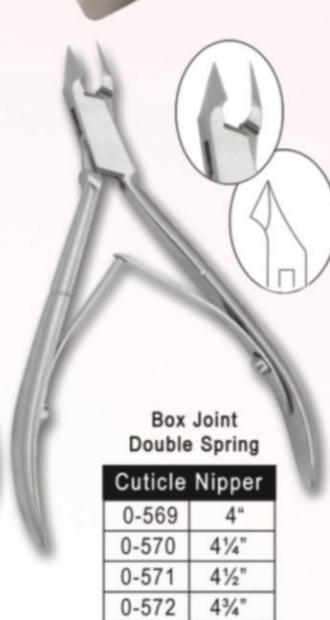

Box Joint
Double Spring

Cuticle Nipper

0-551	4 3/4"
Cutting Edge 15 mm	
0-555	4"
0-556	4 1/4"
0-557	4 1/2"
0-558	4 3/4"

Lap Joint
Double Spring

Cuticle Nipper

0-681	4"
-------	----

Box Joint
Double Spring

Cuticle Nipper