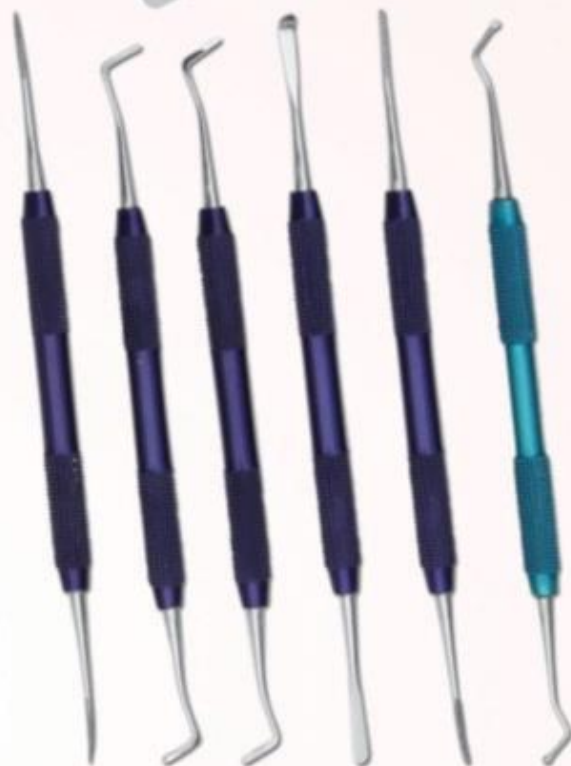

020-531 19.5 cm Resp Handle
Stainless Steel

015-105 19 cm Foot File

015-106 Foot File

015-107 17.5 cm Foot File

015-101

MLINTRA BEAUTY

EXCAVATOR & CREDO HANDLE

Available In Deferent Colors

(A) (B) (C) (D) (E)

09-730 15 cm 09-731 15 cm 09-732 15 cm 09-733 15 cm 09-734 15 cm 09-735 15 cm

015-652

CORN CUTTER STAINLESS STEEL
HANDLE 015-119

CORN CUTTER STAINLESS STEEL
HANDLE 015-118

CORN CUTTER STAINLESS STEEL
HANDLE 015-117