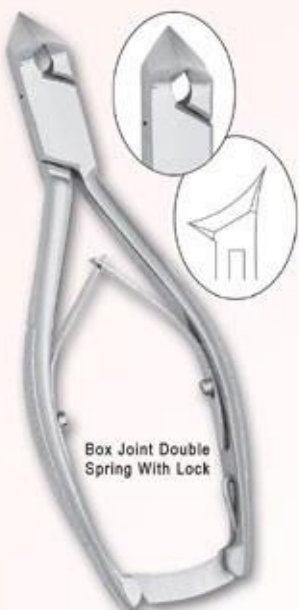

MLINTRA BEAUTY

AVAILABLE IN STAINLESS STEEL & COBALT INOX

Box Joint Double Spring With Lock

Nail Cutter	
01-254	4½"
01-255	5½"