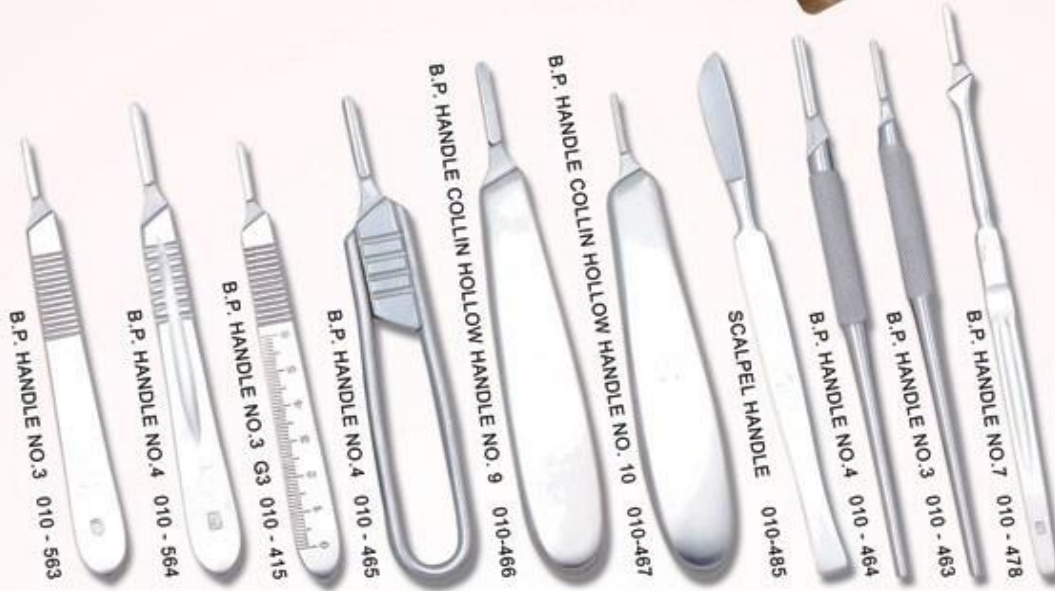

GOUGE 09-765 - 12/1

GOUGE 09-766 - 12/2

GOUGE 09-614

MLINTRA BEAUTY

ASSORTED SCALPEL HAND &
FORCES STAINLESS STEEL

MLINTRA BEAUTY

SCISSOR & ASSORTED INSTRUMENT
STAINLESS STEEL

LISTER BANDAGE SCISSORS 012-1135