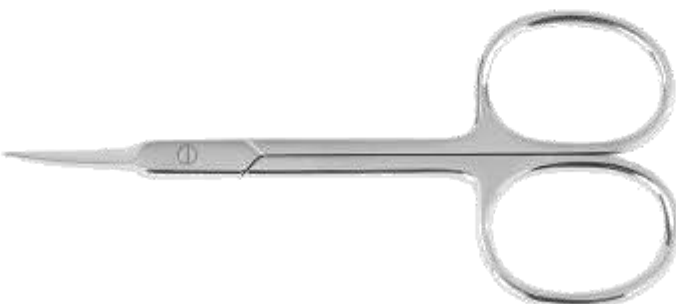

1015 - 090 (curved blade)

1016 - 090 (straight blade)

Cuticle arrow point scissors
riveted screw
size 9cm