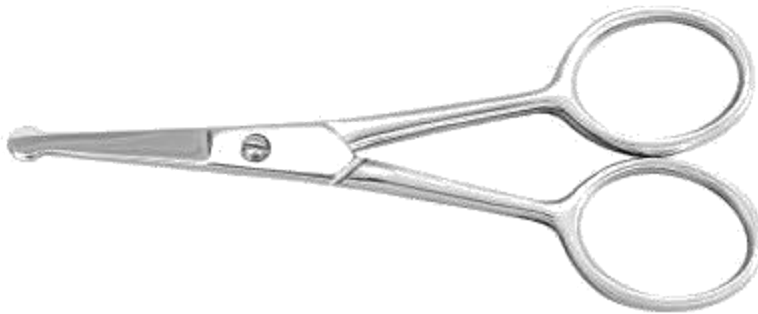

**1020 - 100** (curved blade)  
**1021 - 100** (straight blade)  
Cuticle scissors  
real screw  
size 10cm

**1025 - 090** (curved blade)  
**1026 - 090** (straight blade)  
Baby nail scissors  
real screw  
size 9cm

**1027 - 090** (curved blade)  
**1028 - 090** (straight blade)  
Baby nail scissors  
real screw  
size 9cm

**1040 - 105** (curved blade)  
**1041 - 105** (straight blade)  
Toe nail scissors  
with one micro teeth blade  
real screw  
size 10.5cm

# Scissors

v

**1050 - 090** (straight blade)  
Stork scissors  
real screw  
size 9cm

**1060 - 100** (straight blade)  
Safety scissors  
real screw  
size 10cm

**1070 - 100** (straight blade)  
Pocket scissors  
Riveted screw  
size 10cm