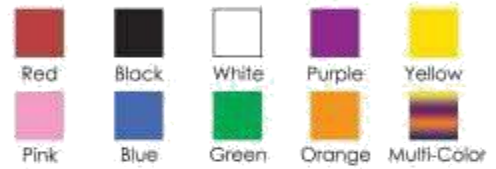

All tweezers are carefully produced, particularly on the functional part with the inner sides being ground to grip hair. It is made sure that the shanks of a pair of tweezers are of the same length.

**Available Colors**