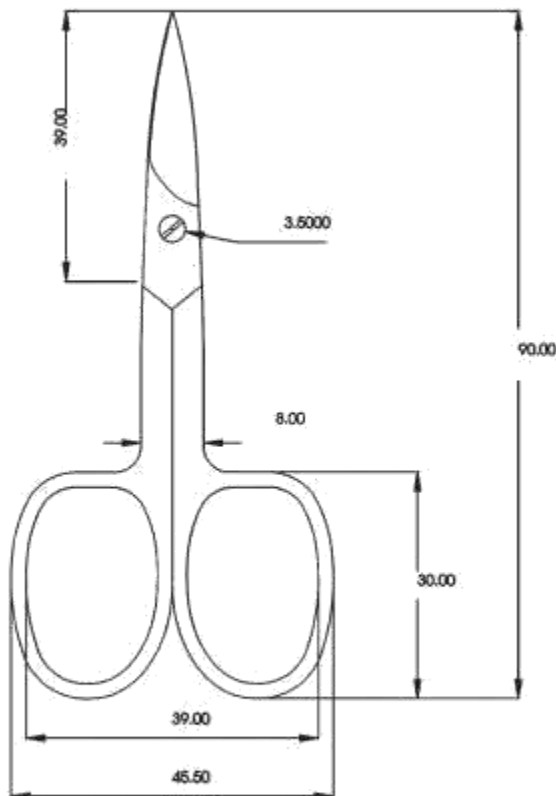

Choice of Finishes

The use of high grade stainless steel has the dual benefits of reducing wear to a minimum and guaranteeing long-lasting sharpness. Non-rusting Inox instruments are free of nickel, anti-allergenic and can be sterilised. This interplay and the intensive cooperation with leading dermatologists guarantees uniform, high quality levels for these kind-to-the-skin instruments and care products.

All of our products are made of high grade steel.
Grade 410: the basic martensitic stainless steel; like most non-stainless steels it can be hardened by a "quench-and-temper" heat treatment. It contains a minimum of 11.5 per cent chromium.
Grade 420: a higher carbon version of 410; like most non-stainless steels it can be hardened by heat treatment. It contains a minimum of 12 per cent chromium, just sufficient to give corrosion resistance properties.

Polish / Shine Finish

These instruments feature high grade and highly attractive shining surface finish.

Satin / Matt Finish

These instruments feature high standard for professional use.