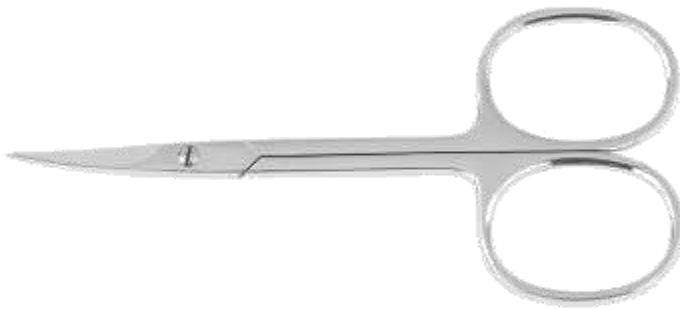

1003 - 090 (curved blade)
1004 - 090 (straight blade)
Cuticle scissors
real screw
size 9cm