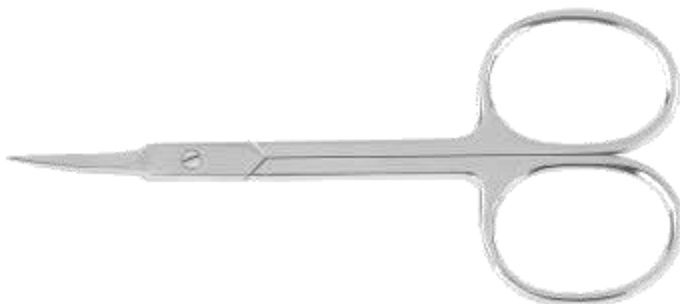

1007 - 090 (curved blade)
1008 - 090 (straight blade)
Cuticle arrow point scissors
real screw
size 9cm