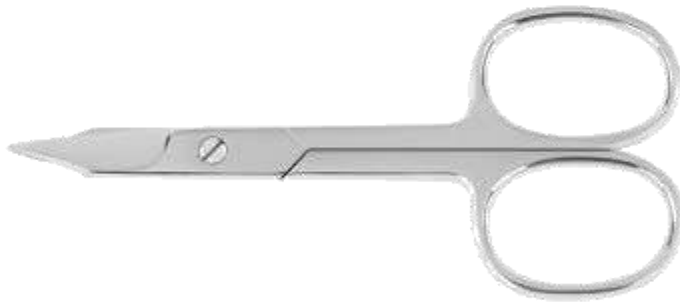

1005 - 090 (curved blade)
1006 - 090 (straight blade)
Nail arrow point scissors
real screw
size 9cm