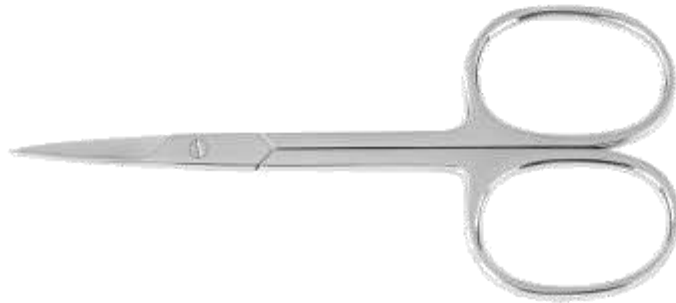

1011 - 090 (curved blade)

1012 - 090 (straight blade)

Cuticle scissors
riveted screw
size 9cm